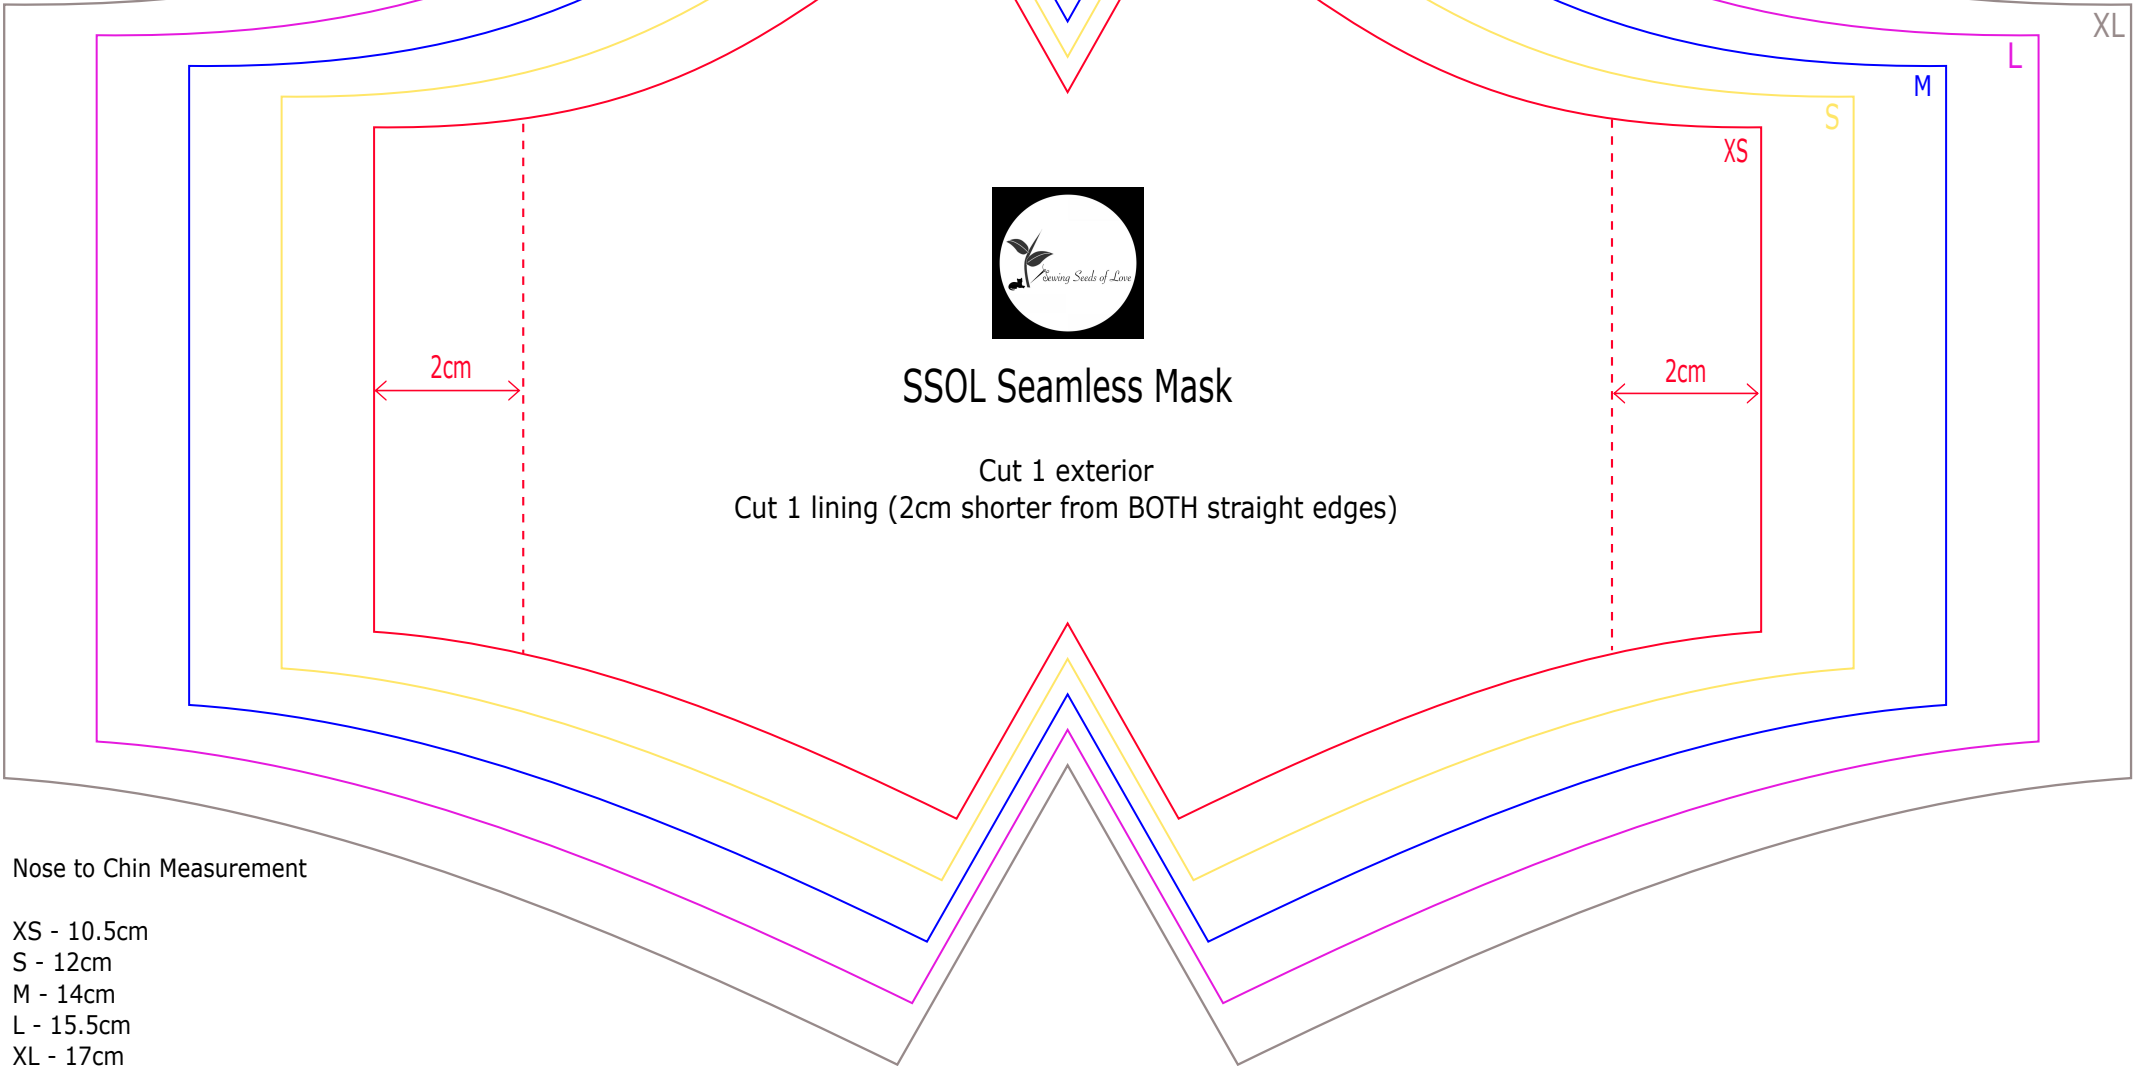

General Sizing Guide

- XS - 1 to 3
- S - 4 to 7
- M - 8 to 12
- L - Adults
- XL - Adults

Nose to Chin Measurement

- XS - 10.5cm
- S - 12cm
- M - 14cm
- L - 15.5cm
- XL - 17cm

**Note: Please ensure that the you measure the 1" test square. It should be exactly 1".**